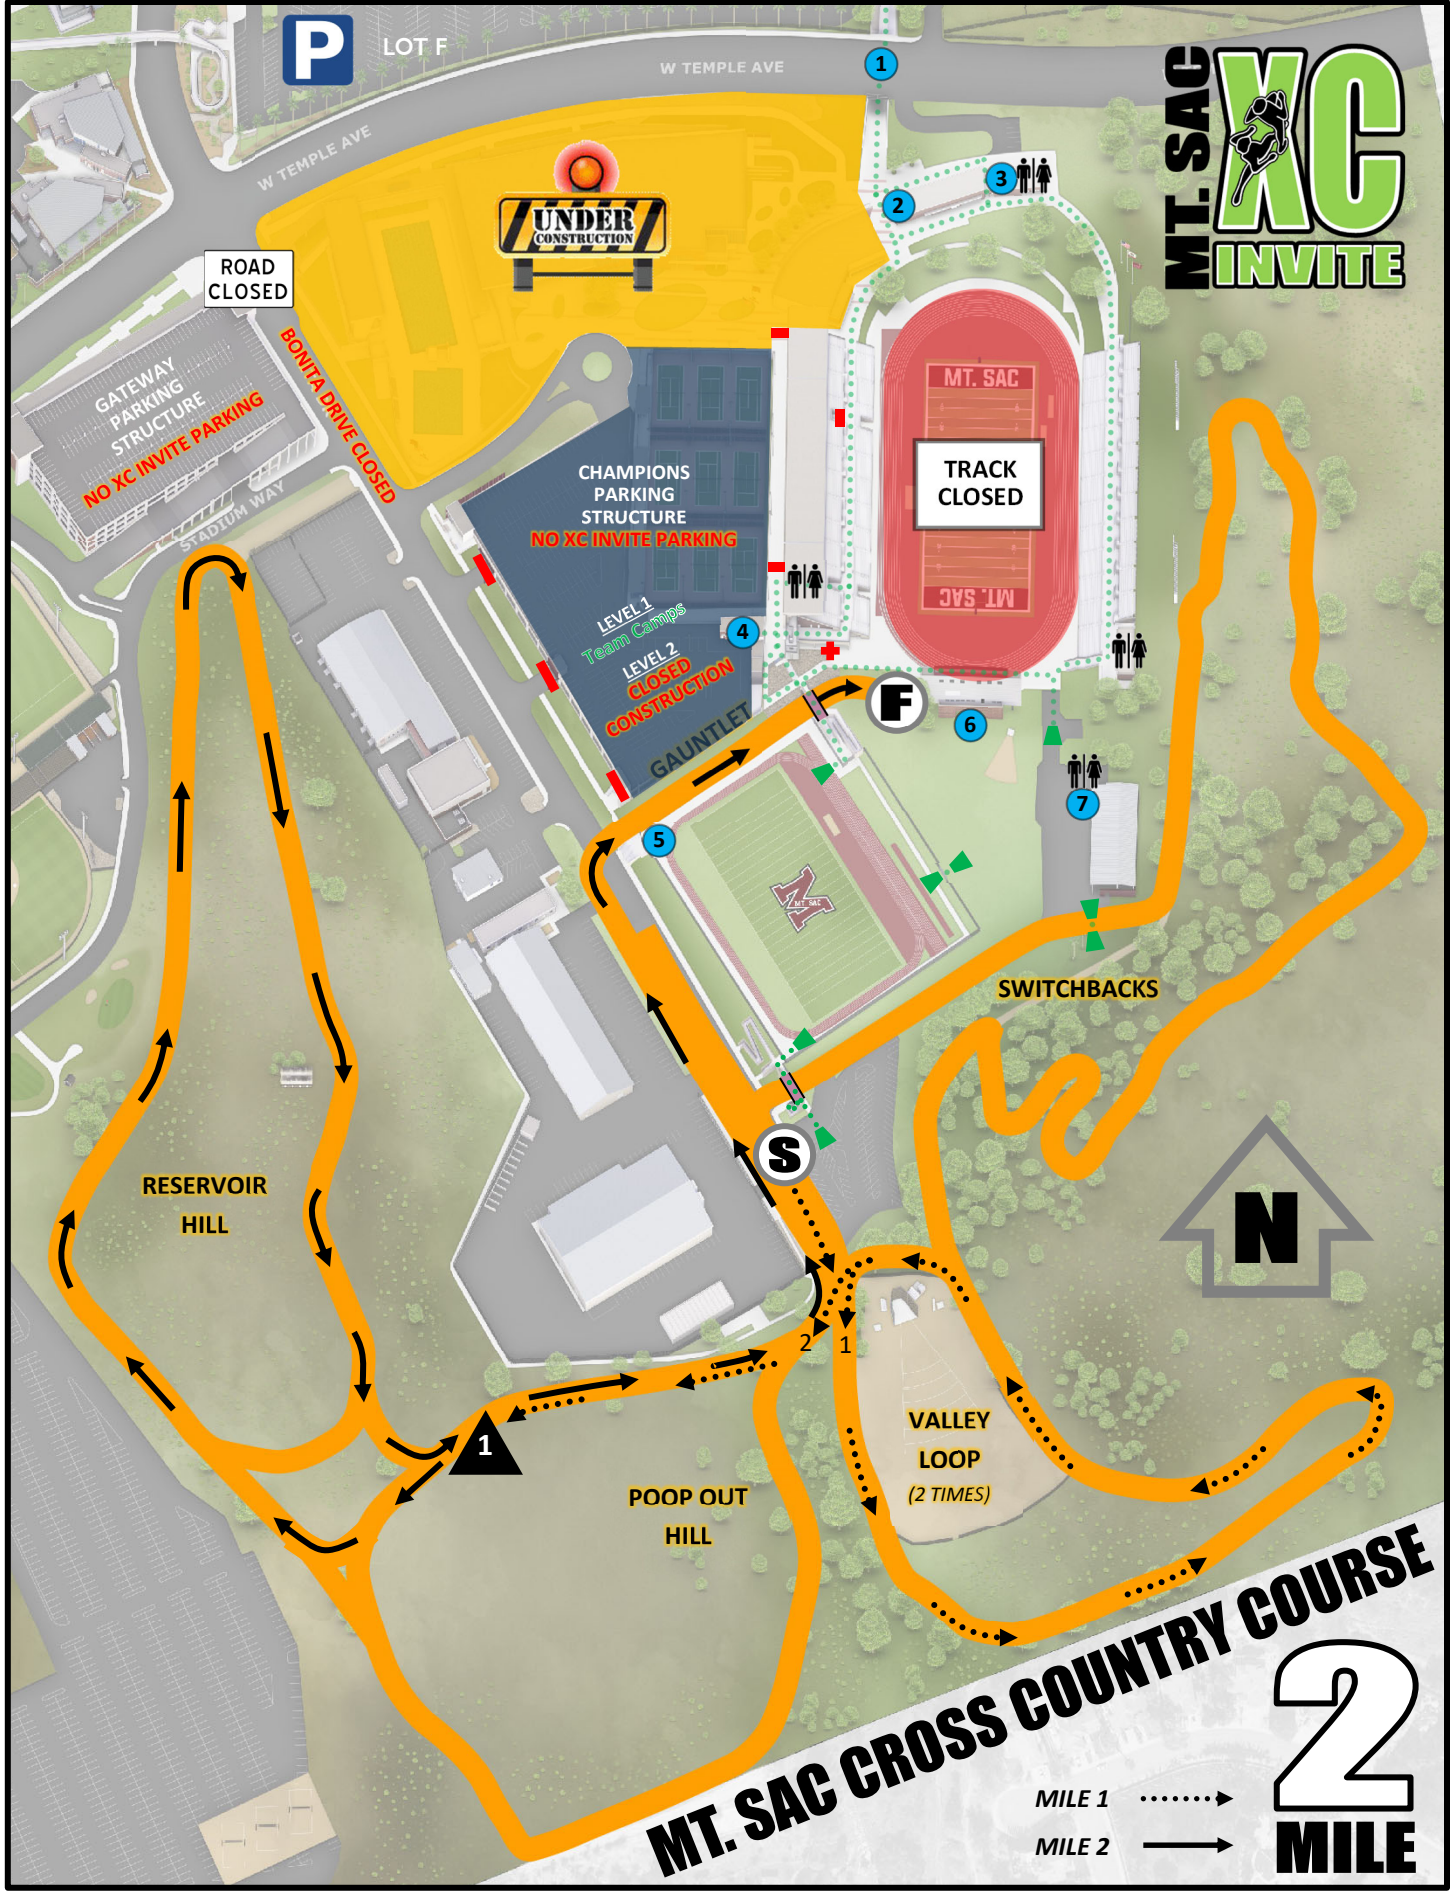

BRIDGE/OVERPASS

BLOCKED ACCESS

MEDICAL - ATHLETIC TRAINING ROOM

Medical stationed throughout course

RESTROOMS

TUNNEL

Lot F to Stadium Entrance

STADIUM TICKET BOOTH

- PARKING**
All buses and vehicles must park in Lot F located on the north side of Temple Ave.
- ENTERING THE STADIUM (2)**
Use Tunnel to cross Temple Ave and enter stadium.
- TEAM PACKET PICK-UP (3)**
Distribute Bib Number to athletes for entry
- TEAM CAMP (4)**
Set up your team camp on the first floor of the Champions Parking Structure (*no need for tents!*)
- RACE CHECK-IN (5)**
30 minutes prior to each race, your team(s) must check in at the Clerk of the Course

POOP OUT HILL

VALLEY LOOP
(2 TIMES)

1

MT. SAC CROSS COUNTRY COURSE

2
MILE

MILE 1
MILE 2 ———

LOT F

W TEMPLE AVE

5

4

GAUNTLET

SWITCHBACKS

1

RESERVOIR HILL

VALLEY LOOP

POOP OUT HILL