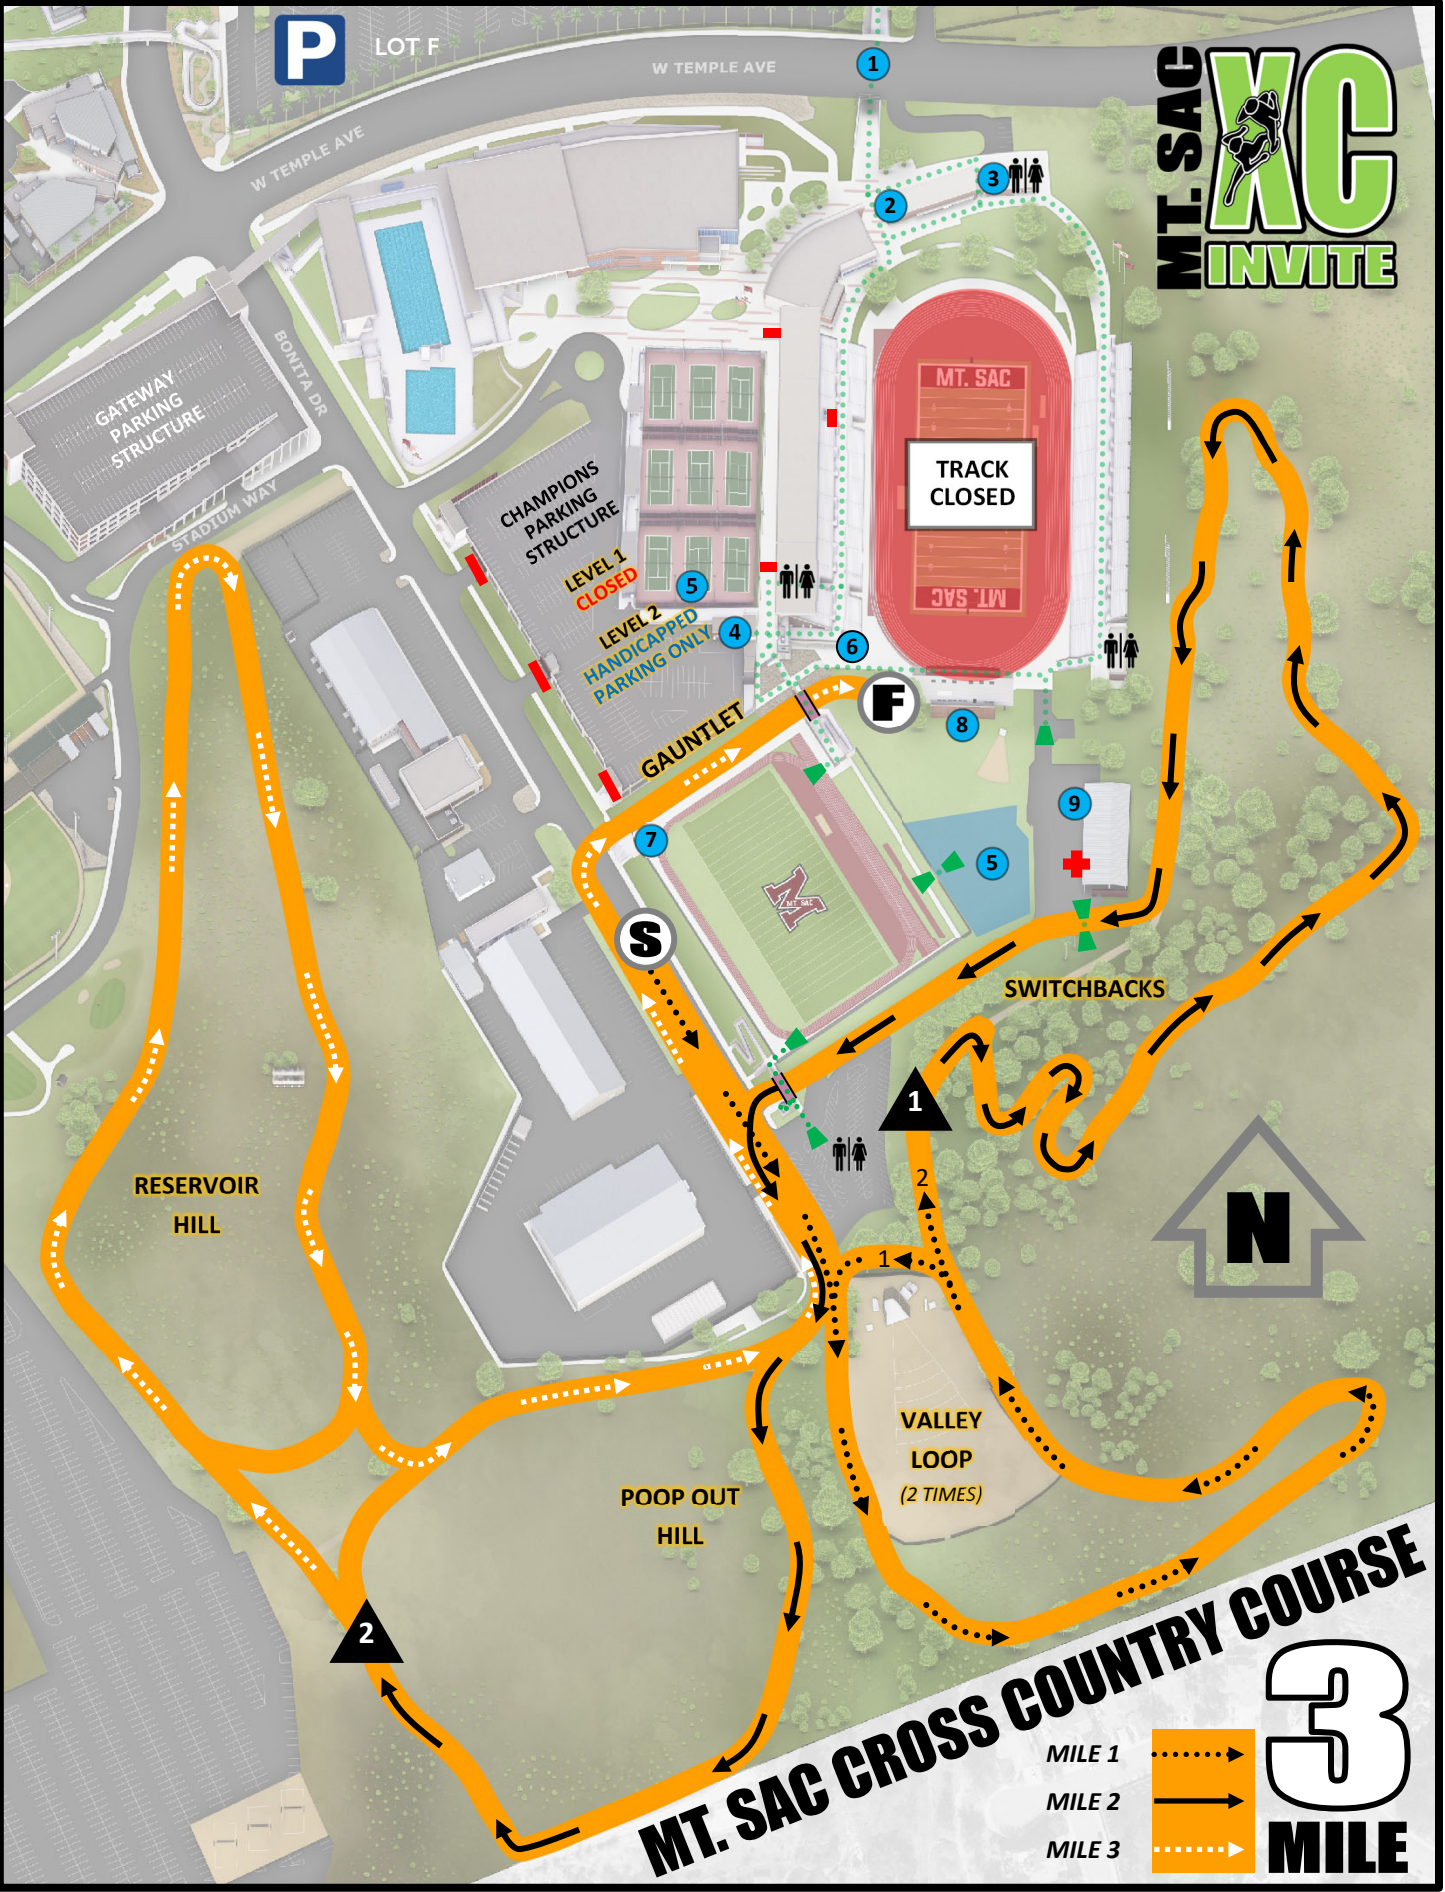

LOT F

W TEMPLE AVE

MT. SAC XC
INVITE

GATEWAY PARKING STRUCTURE
BONITA DR
STADIUM WAY

CHAMPIONS PARKING STRUCTURE
LEVEL 1 CLOSED
LEVEL 2 HANDICAPPED PARKING ONLY

MT. SAC
TRACK CLOSED
MT. SAC

GAUNTLET

RESERVOIR HILL

SWITCHBACKS

POOP OUT HILL

VALLEY LOOP
(2 TIMES)

MT. SAC CROSS COUNTRY COURSE

- MILE 1
- MILE 2
- MILE 3

3
MILE