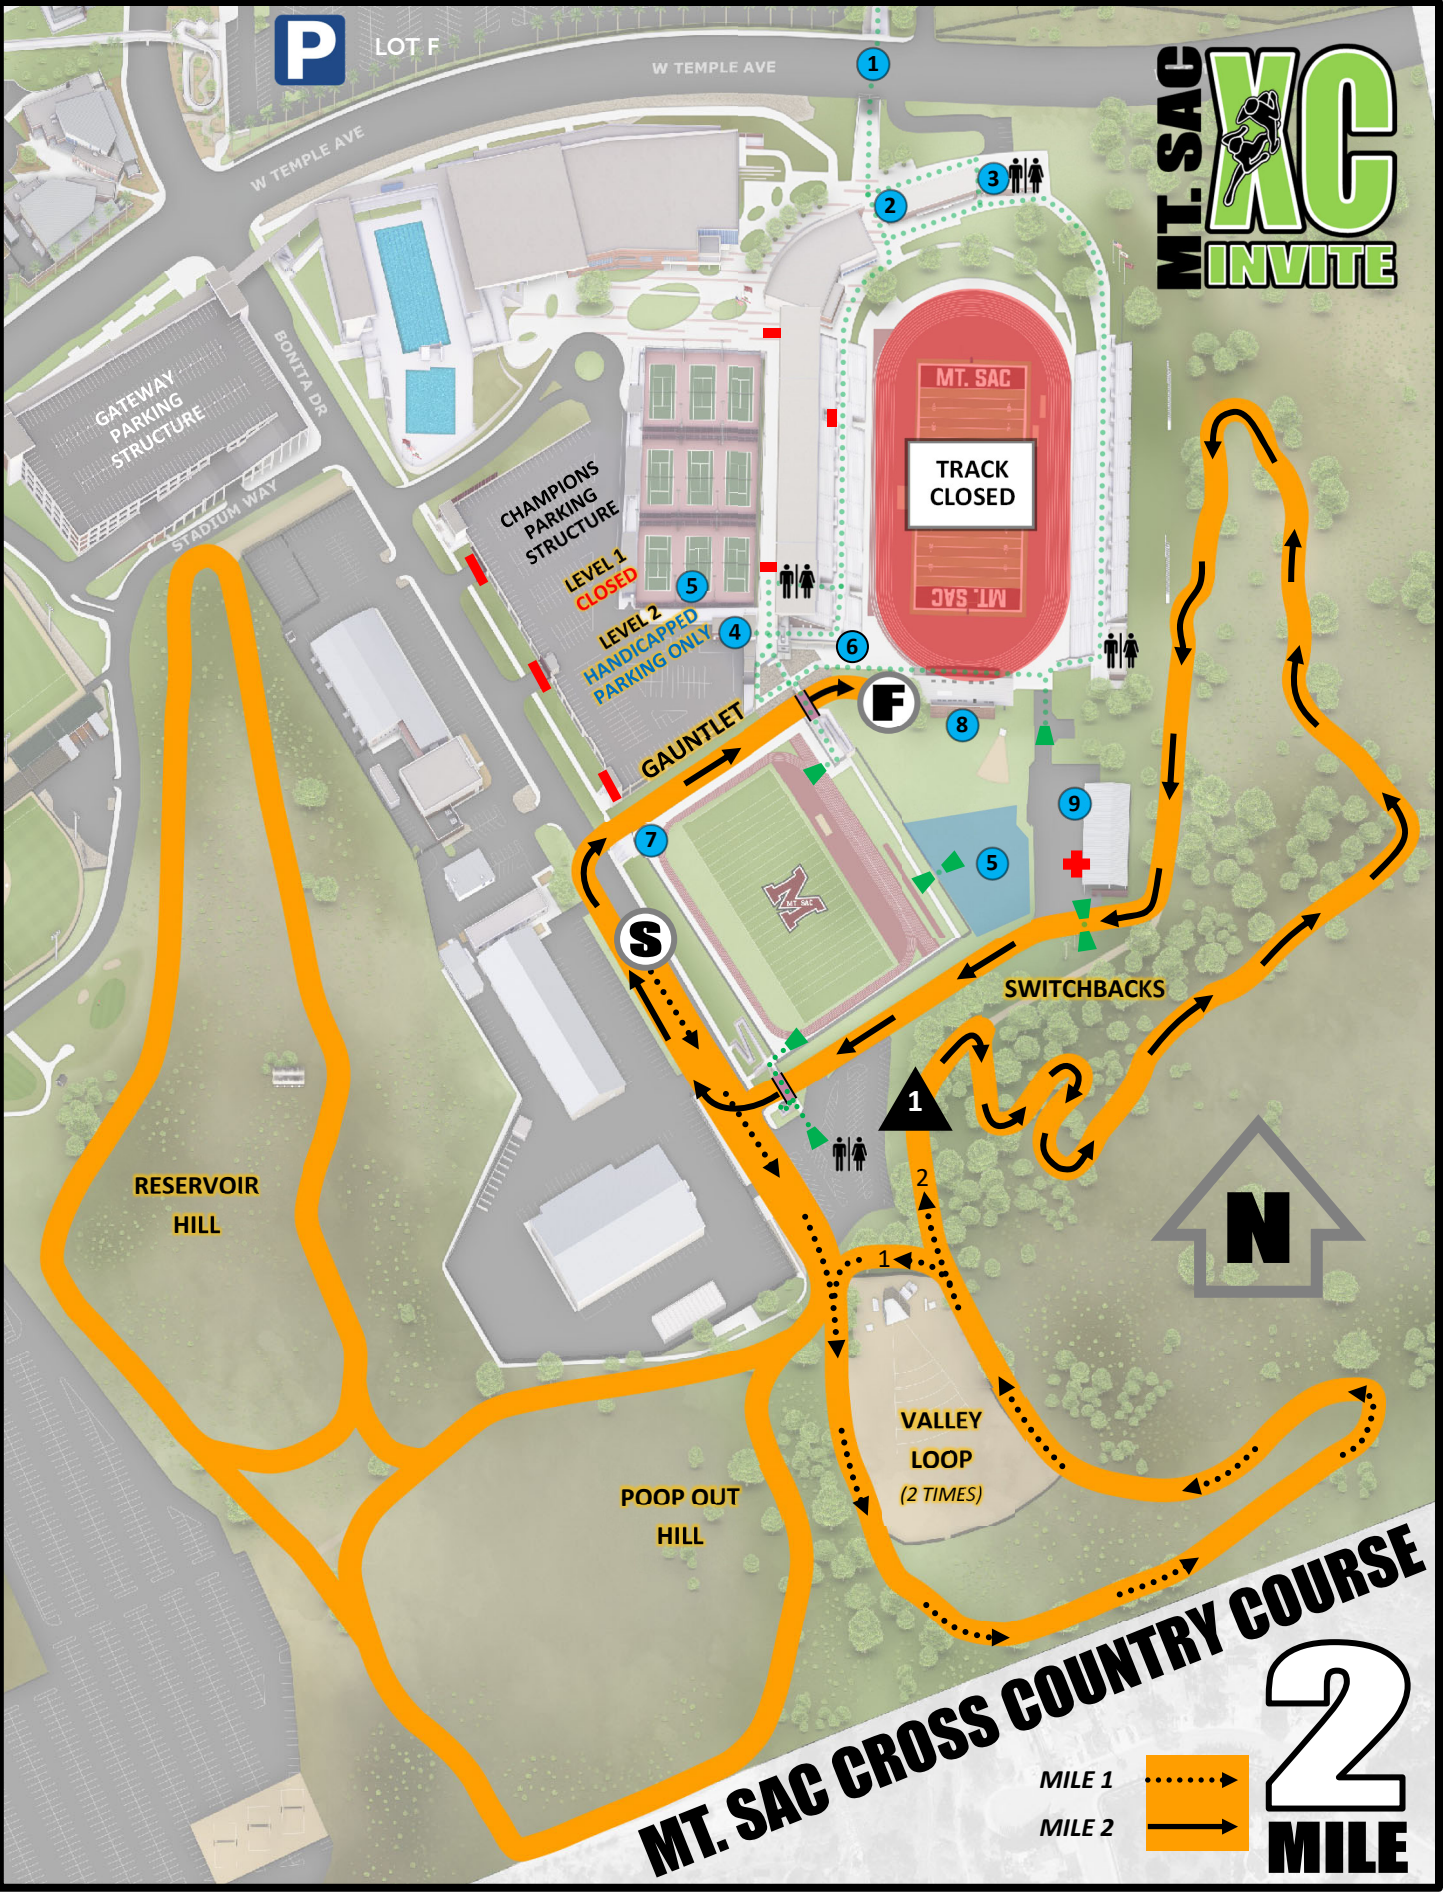

MILE 1

MILE 2

MILE 3

**3**  
**MILE**

LOT F

W TEMPLE AVE

GATEWAY PARKING STRUCTURE  
BONITA DR  
STADIUM WAY

CHAMPIONS PARKING STRUCTURE  
LEVEL 1 CLOSED  
LEVEL 2 HANDICAPPED PARKING ONLY