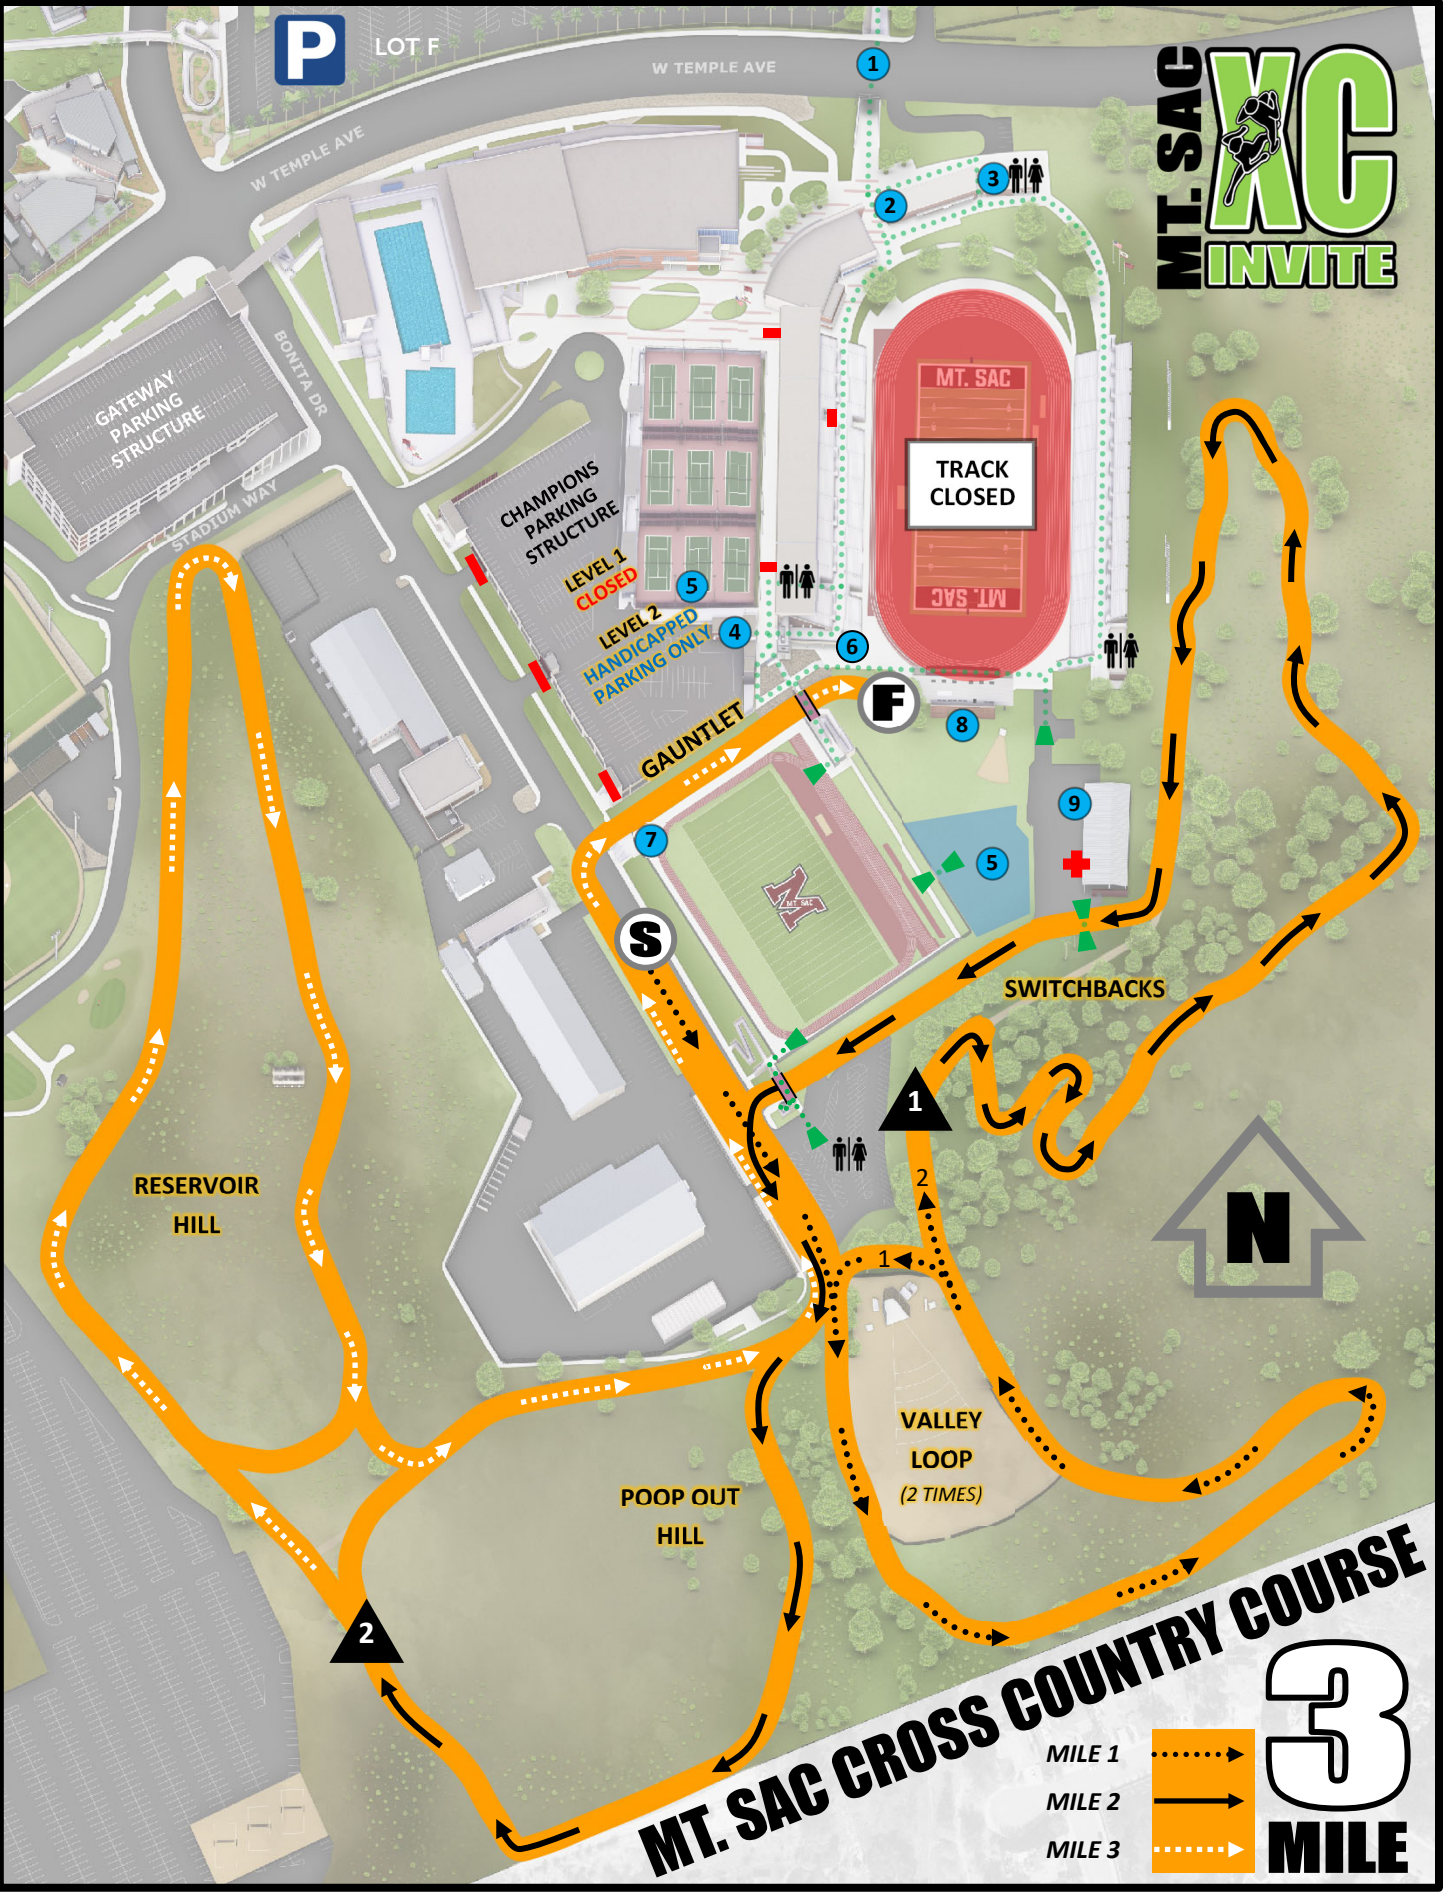

LOT F

W TEMPLE AVE

MT. SAC XC
INVITE

RESERVOIR HILL

POOP OUT HILL

VALLEY LOOP (2 TIMES)

SWITCHBACKS

MT. SAC CROSS COUNTRY COURSE

MILE 1

MILE 2

MILE 3

3
MILE